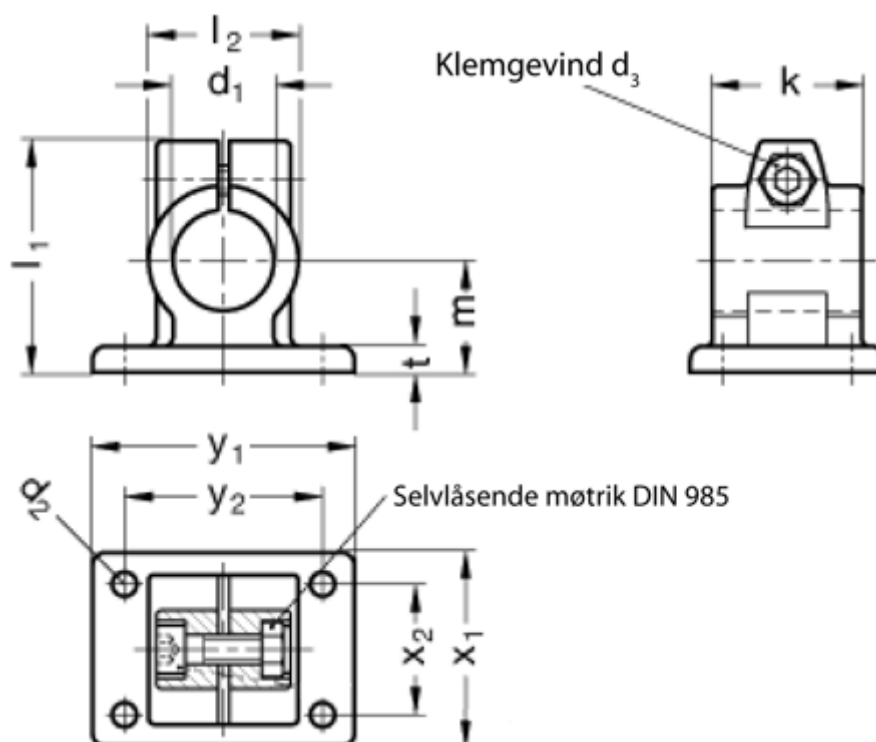

Article number: 20146B30402BL

Description: E+G  
Flanged Connector GN 146-B30-40-2-BL

## Measures

Adjustable clamp lever = GN 911-M 8-32 have to be ordred separately

$d_1$  = B30  
 $d_2$  = 6.5  
 $d_3$  = M 8  
 $k$  = 40  
 $l_1$  = 62  
 $l_2$  = 40  
 $m$  = 30

$t$  = 7  
 $x_1$  = 52  
 $x_2$  = 35  
 $y_1$  = 70  
 $y_2$  = 53